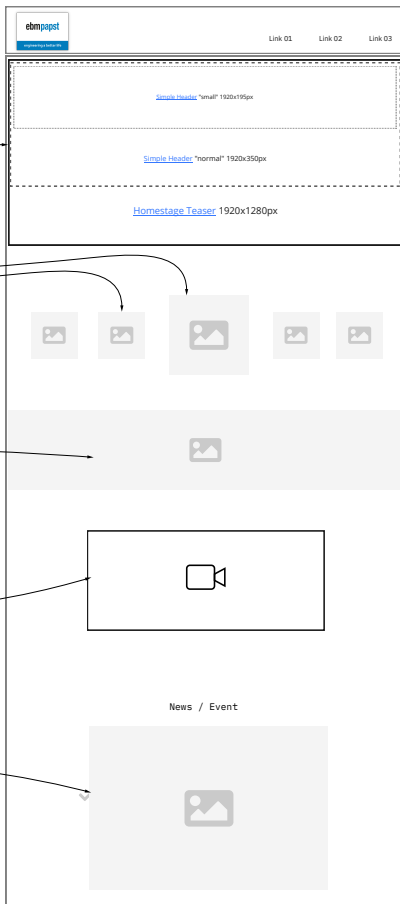

Product images within content

- e.g. slider, hero components...
- Dimensions: 800x800px (1:1)**
- File format: Always use .png with transparent background

Fullwidth images

e.g. Mono Hero Teaser

Dimensions: 1920x1080px (1:1)

File format: .jpg

Videos within content

- 16:9 (minimum 1920x1080 px) called "Full HD", this ratio is mostly used for videos
- File format: .mp4
- Rec. file size: 0-3 MB**
- Max. file size: 6MB

Please use movingimage or Youtube for larger Videos

Images within news or event pages

- 1280x967px

AEM Upload Limits

Images:
Recommended file size: 0-0.6 MB
Maximum file size / upload limit: 2 MB

Videos:
Recommended file size: 0-2 MB
Maximum file size / upload limit: 10 MB